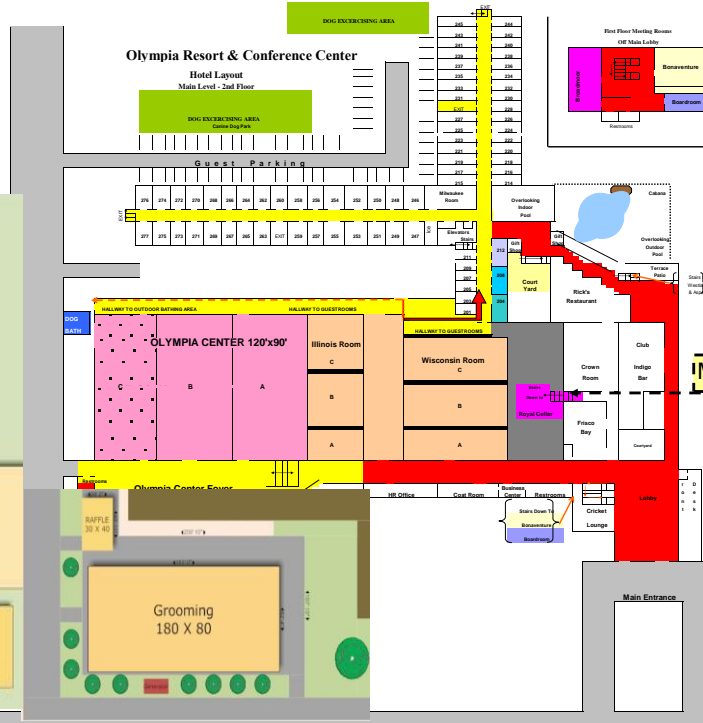

March 28, 2009 Meeting

- No Dogs
- Dogs Welcome
- Exercising Area
- BMDC Indoor Show Room - Olympia Center - A & B
- BMDC Health Clinics - Olympia Center - C
- BMDC Extra Show Room/Meeting Room/Banquet Room - Ballroom (Illinois & Wisconsin Combined)
- BMDC Hospitality Suite #212
- BMDC Judges Hospitality Suite #208
- BMDC Committee Headquarters #204
- BMDC Board Meeting - Boardroom on 1st Floor
- BMDC Education Seminar - Bonaventure Room on 1st Floor
- BMDC Photo Room & Judges Education - Broadmoor A & B on 1st Floor
- BMDC RV Parking

RV's must be parked closet to the back parking lot.
Please utilize the SE Corner first and any overflow
in the back of lot outlined in blue.

Tow Trailors must be parked near the RV parking lot.
Please do not store trailors near guest room parking lot.
Violators may be towed.